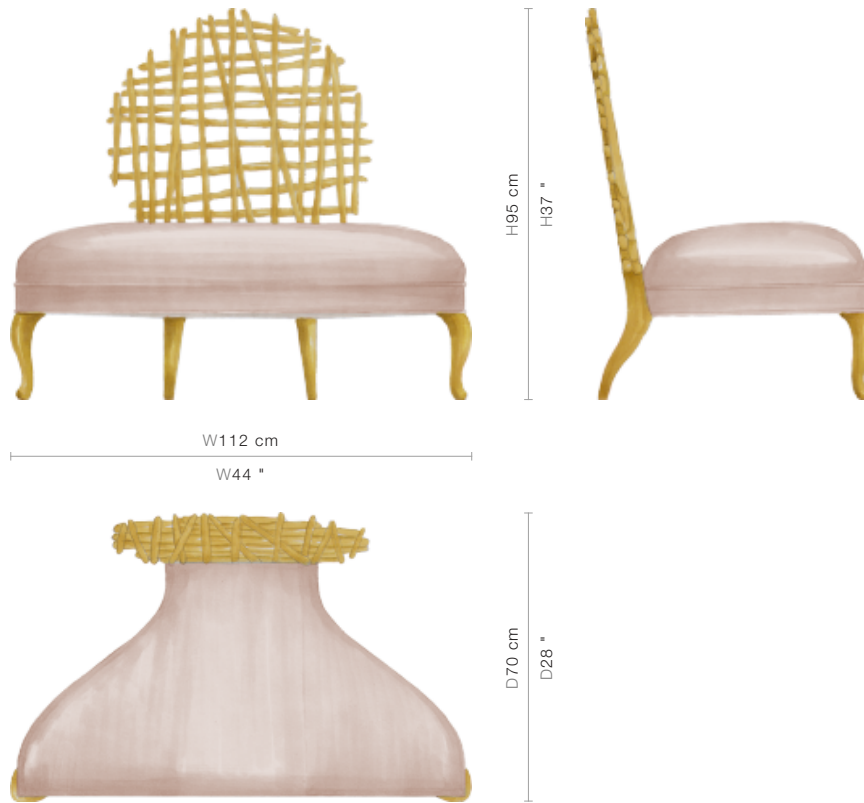

BLUEPRINTS

PACKAGING, WEIGHTS & MEASURES

DIMENSION	VOLUME	WEIGHT	PACKAGE TYPE	NOTES
<i>(cm)</i>				
W126 x D89 x H128 cm	1.44 m³	55 kg	Crate	AF - NON VELVET/ VELVET
W121 x D80 x H112 cm	1.08 m³	25 kg	Box	FCL - NON VELVET/ VELVET
W126 x D89 x H119 cm	1.33 m³	49 kg	Crate	LCL - NON VELVET/ VELVET
W126 x D89 x H128 cm	1.44 m³	45 kg	Crate	SA - NON VELVET/ VELVET
<i>(inches)</i>				
W50 x D35 x H50 "	50.83 ft³	121 lbs	Crate	AF - NON VELVET/ VELVET
W48 x D31 x H44 "	38.12 ft³	55 lbs	Box	FCL - NON VELVET/ VELVET
W50 x D35 x H47 "	46.95 ft³	107.8 lbs	Crate	LCL - NON VELVET/ VELVET
W50 x D35 x H50 "	50.83 ft³	99 lbs	Crate	SA - NON VELVET/ VELVET

Please note, the finishing and fabric colour references printed are purely indicative. The blueprints are for representation only, and not to a particular scale.

Christopher Guy reserves the right to modify the product information as required, without any prior notice.

Copyright © 2000 - 2024 Christopher Guy. All Rights Reserved.

(Downloaded on 26 April 2024)