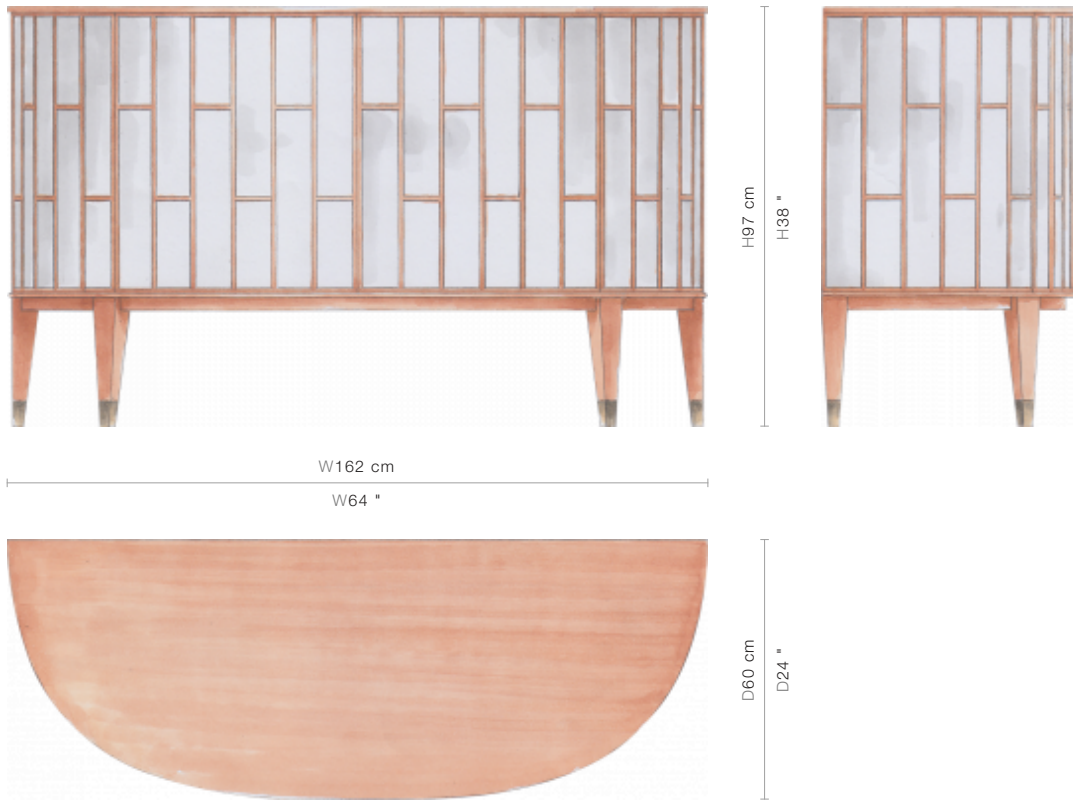

85-0072

The Dorchester (Bar)

(85-0072)

Addition to the "The Dorchester" family (85-0057 cabinet), this new version with metal finish tipped feet has the same outer dimensions as 85-0057 but interiors for bar cabinet.

SIZE

W162 x D60 x H97 cm / W64 x D24 x H38 inches

PRICE LIST: PRICE

CODE

85-0072

PRICE

INQUIRE

BLUEPRINTS

PACKAGING, WEIGHTS & MEASURES

DIMENSION	VOLUME	WEIGHT	PACKAGE TYPE	NOTES
<i>(cm)</i>				
W183 x D77 x H118 cm	1.66 m ³	166 kg	Crate	AF
W185 x D80 x H110 cm	1.63 m ³	145.4 kg	Crate	FCL
W185 x D80 x H110 cm	1.63 m ³	150 kg	Crate	LCL
W183 x D77 x H118 cm	1.66 m ³	161 kg	Crate	SA
<i>(inches)</i>				
W72 x D30 x H46 "	58.6 ft ³	365.2 lbs	Crate	AF
W73 x D31 x H43 "	57.54 ft ³	319.88 lbs	Crate	FCL
W73 x D31 x H43 "	57.54 ft ³	330 lbs	Crate	LCL
W72 x D30 x H46 "	58.6 ft ³	354.2 lbs	Crate	SA